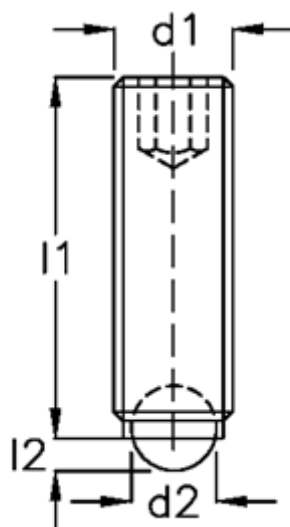

Article number: 20906657B

Description: E+G Ball point screw  
GN 605-M10-12-AN

## Measures

---

d1 = M10

d2 = 7.0

Internal hexagon = 5.0

l1 = 12

l2 = 2.3